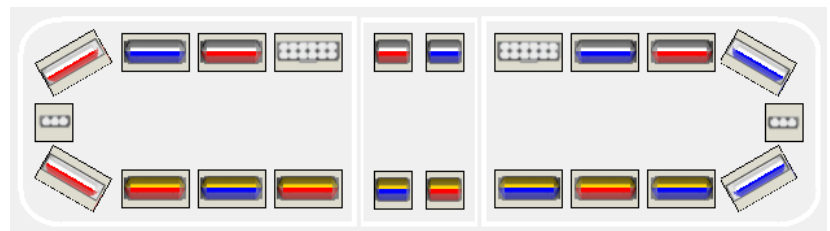

Page 2,
 KDBCO Lightbars

NEW Lightbars in the box. Never used:

1- LIBERTY II, IW8BBBB, 50", WC, DUO Traffic Advisor \$1,350.00

2- LIBERTY II, IH8BRBR, 50", WC, SOLO, center section \$1,340.00 ea.

2- LIBERTY II, IB2DEDE, 54", WC, DUO front & rear \$1,695.00 ea.