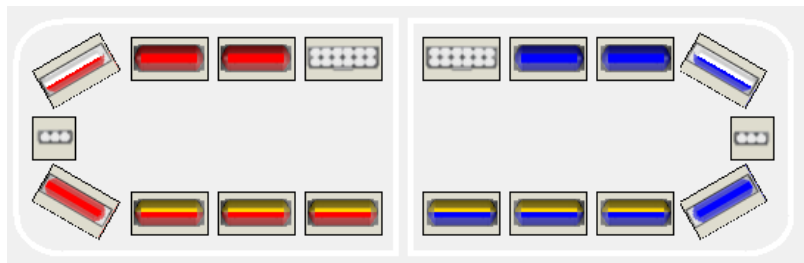

2- LEGACY, GB8DEDE, 50", WC, DUO front & rear \$1,295.00 ea.

2- LIBERTY II, IB8DJEJ, 50", WC, DUO front & rear \$1,395.00 ea.

1- LIBERTY II, IB8BDER, 50", WC, DUO rear, max front \$1,395.00

(CONTINUED)

Northwest Regional Office
P.O. Box 225
Black Diamond, Washington 98010
360-886-9410 360-886-9411 (fax)
kent@kdbco.com 206-510-2060 (cell)