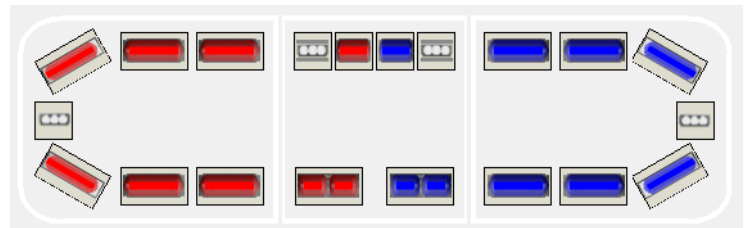

Page 2,
KDBCO Lightbars

1- LEGACY, GS8BRBR, 50", WC, SOLO \$ 995.00

1- FREEDOM ROTABEAM, FR8RRRR, 50", LC \$1,200.00

(continued)

Northwest Regional Office
 P.O. Box 225
 Black Diamond, Washington 98010
 360-886-9410 360-886-9411 (fax)
kent@kdbco.com 206-510-2060 (cell)

Page 2,
 KDBCO Lightbars

NEW Lightbars in the box. Never used:

1- LIBERTY II, IW8BBBB, 50", WC, DUO Traffic Advisor \$1,350.00

2- LIBERTY II, IH8BRBR, 50", WC, SOLO, center section \$1,340.00 ea.

2- LIBERTY II, IB2DEDE, 54", WC, DUO front & rear \$1,695.00 ea.