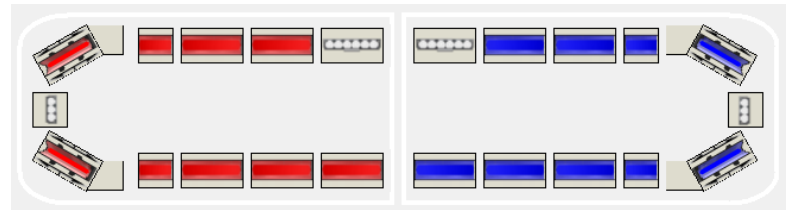

Northwest Regional Office
P.O. Box 225
Black Diamond, Washington 98010
360-886-9410 360-886-9411 (fax)
kent@kdbco.com 206-510-2060 (cell)

Page 2,
KDBCO Lightbars

1- LEGACY, GS8BRBR, 50", WC, SOLO $ 995.00