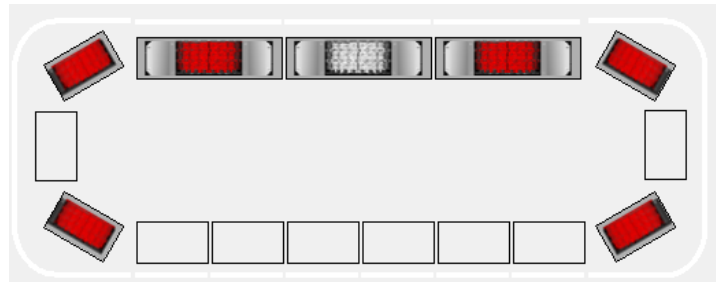

1- FREEDOM ROTABEAM, FR8RRRR, 50", LC $1,200.00